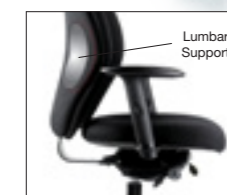

bistro
106

café
108

café
colour
112

tables
114

luna

luna

Description	HIGH BACK LUNA CHAIR	HIGH BACK LUNA CHAIR
Features	With multifunctional arms	Without arms
Product Code	LR644	LR640
FABRIC BANDS	£	£
Band A	395	340
Band B	410	355
Band C	430	375
Band D	460	405
Band E	570	515
DIMENSIONS (mm)		
Seat Width	500	500
Seat Height	490 - 630	490 - 630
Seat Depth	460	460
Overall Width	650	520

Polished Base
Add £52

Silver Base
Add £52

Inflatable Lumbar Support
Add £32

space

space

Description	HIGH BACK SPACE CHAIR	MEDIUM BACK SPACE CHAIR	MEDIUM BACK VISITOR SPACE CHAIR
Features	With height adjustable arms and headrest	With height adjustable arms	With height adjustable arms
Product Code	SR1	SR2	SR3
FABRIC BANDS	£	£	£
SPACE BLACK	420	375	375
Band A	445	400	400
Band B	455	410	410
Band C	465	420	420
Band D	475	430	430
Band E	520	490	490
DIMENSIONS (mm)			
Seat Width	530	530	530
Seat Height	490 - 570	490 - 570	480
Seat Depth	490	490	490
Overall Width	620	620	620