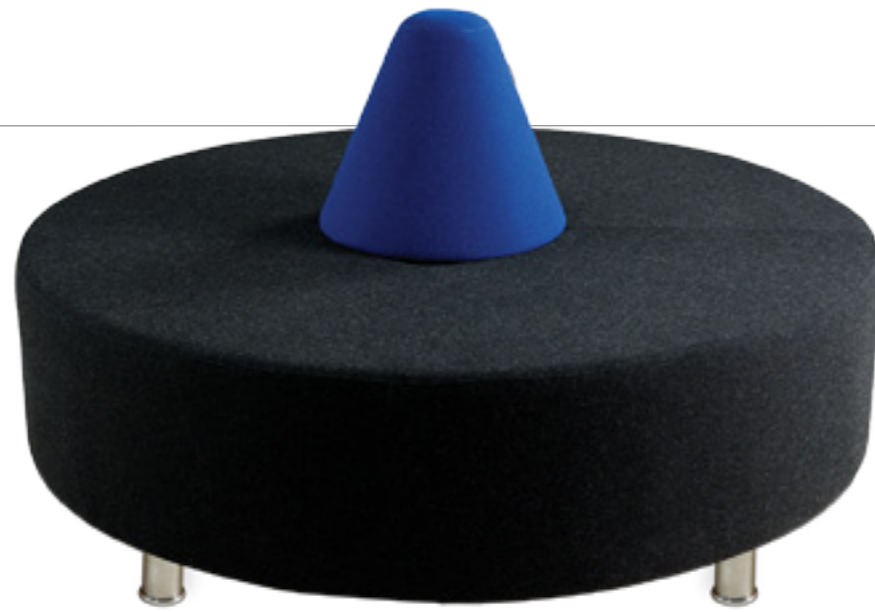

orb

orb

Description	ORB CHAIR	ORB BENCH
	ORB1	ORB2
FABRIC BANDS	£	£
Band A	845	595
Band B	905	630
Band C	970	665
Band D	1035	695
Band E	1125	755
DIMENSIONS (mm)		
Seat Width	1420	1020
Seat Height	450	450
Seat Depth	520	1020
Overall Width	1420	1420