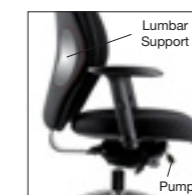

OPTIONAL FEATURES

The following are optional extras to the range.

Polished Base
Add £52

Silver Base
Add £52

Inflatable Lumbar
Add £32

blast ergo

blast ergo

Description	EXTRA HIGH BACK BLAST ERGO CHAIR	EXTRA HIGH BACK BLAST ERGO CHAIR
Features	With headrest and multifunctional arms	With multifunctional arms
Product Code	BR554	BR544
FABRIC BANDS	£	£
Band A	420	385
Band B	440	400
Band C	465	420
Band D	500	450
Band E	610	560
DIMENSIONS (mm)		
Seat Width	500	500
Seat Height	490 - 630	490 - 630
Seat Depth	460	460
Overall Width	650	650