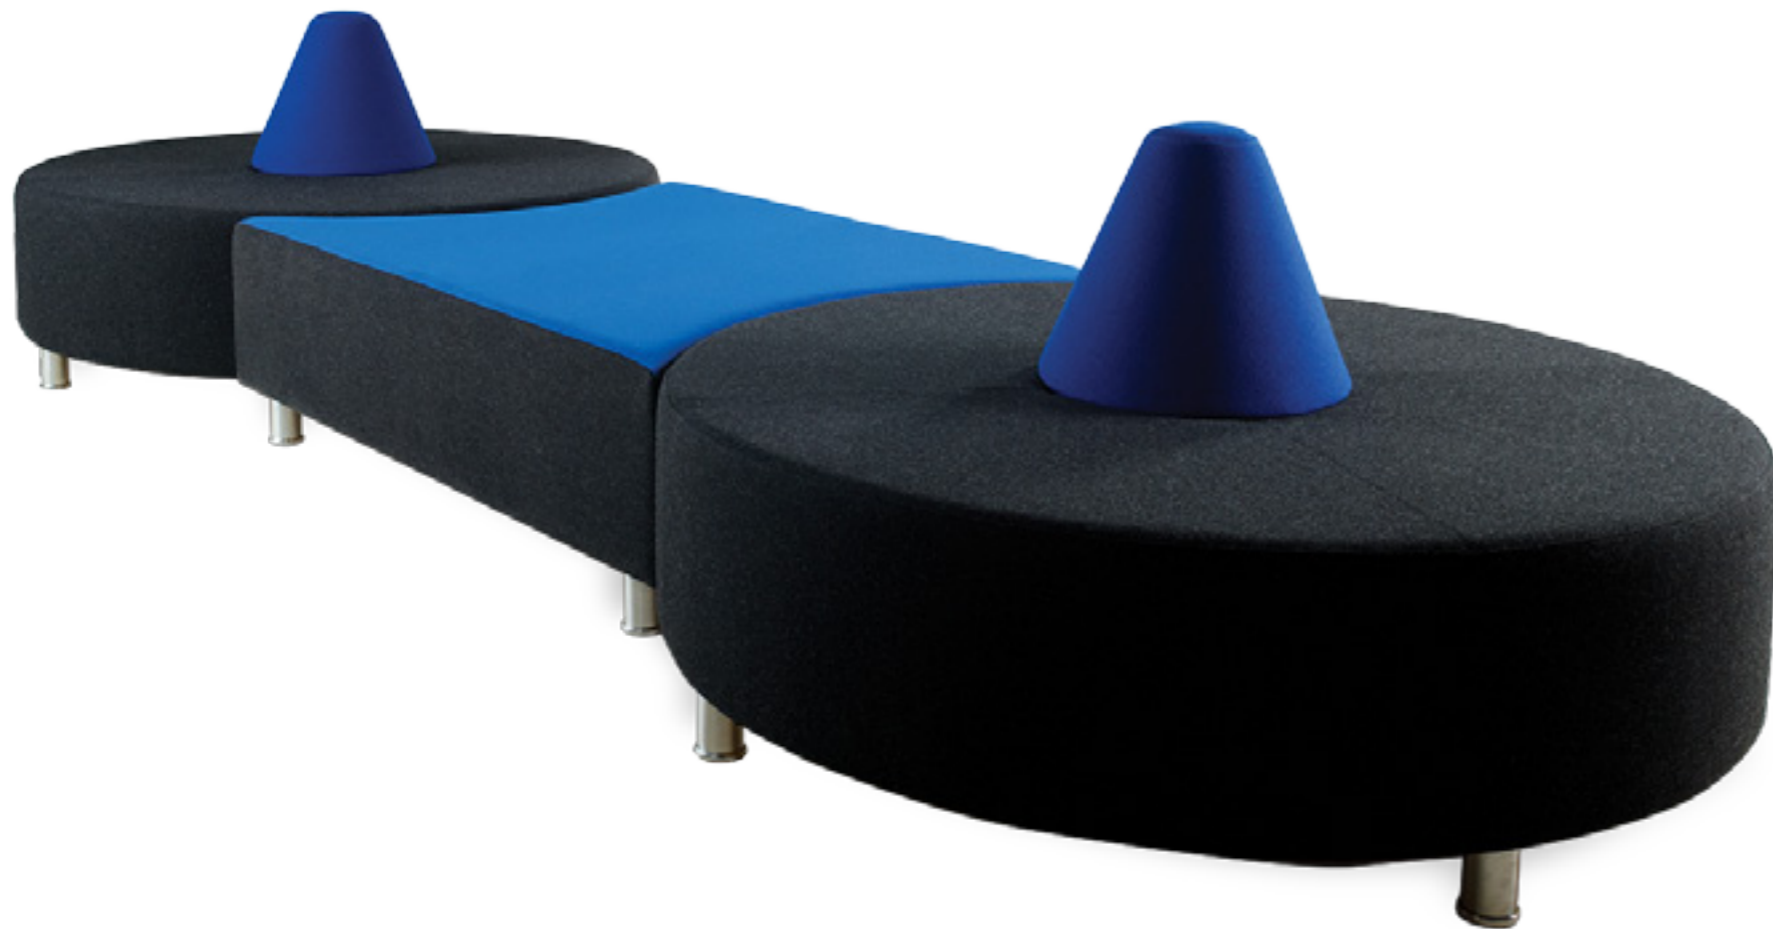

orb

orb

Description	ORB CHAIR	ORB BENCH
	ORB1	ORB2
FABRIC BANDS	£	£
Band A	845	595
Band B	905	630
Band C	970	665
Band D	1035	695
Band E	1125	755
DIMENSIONS (mm)		
Seat Width	1420	1020
Seat Height	450	450
Seat Depth	520	1020
Overall Width	1420	1420