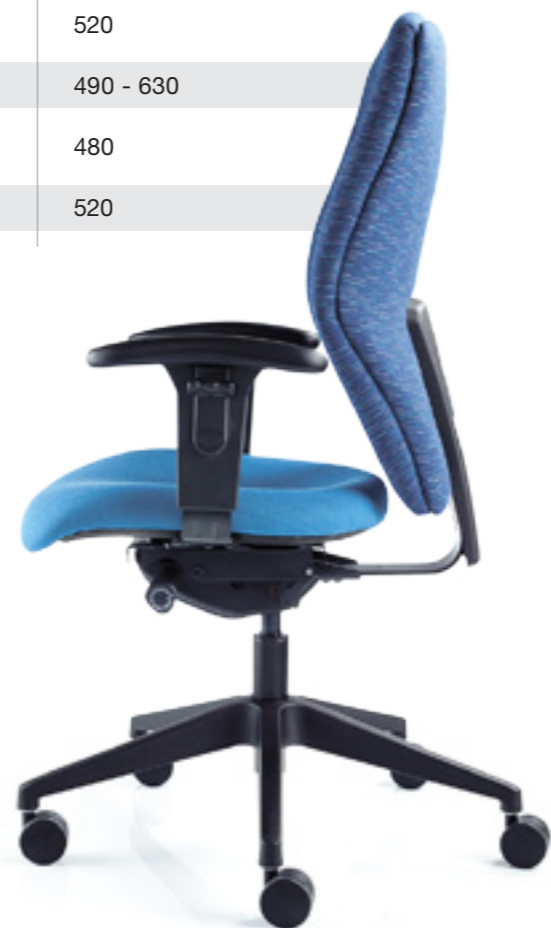

blast

Description	HIGH BACK BLAST CHAIR	HIGH BACK BLAST CHAIR	HIGH BACK BLAST CHAIR
Features	With height adjustable arms	With fixed arms	Without arms
Product Code	BR432	BR431	BR430
FABRIC BANDS	£	£	£
Band A	280	265	250
Band B	290	275	260
Band C	310	295	280
Band D	335	320	305
Band E	420	405	390
DIMENSIONS (mm)			
Seat Width	520	520	520
Seat Height	490 - 630	490 - 630	490 - 630
Seat Depth	480	480	480
Overall Width	650	630	520

STANDARD FEATURES

Synchro mechanism with side tension, ratchet back and height adjustable. All foams are combustion modified high resilient as standard. All gas lifts are suitable for users up to 150kg. For users over 115kg a polished base is recommended. All chairs are designed to conform to relevant British standards. Full 5 year guarantee.

blast

Description	HIGH BACK BLAST VISITOR CHAIR	HIGH BACK BLAST VISITOR CHAIR
Features	Chrome cantilever with fixed arms	Chrome cantilever without arms
Product Code	BR031	BR030
FABRIC BANDS	£	£
Band A	275	240
Band B	285	250
Band C	305	270
Band D	330	295
Band E	415	380
DIMENSIONS (mm)		
Seat Width	520	520
Seat Height	480	480
Seat Depth	480	480
Overall Width	580	520

OPTIONAL FEATURES

The following are optional extras to the range.