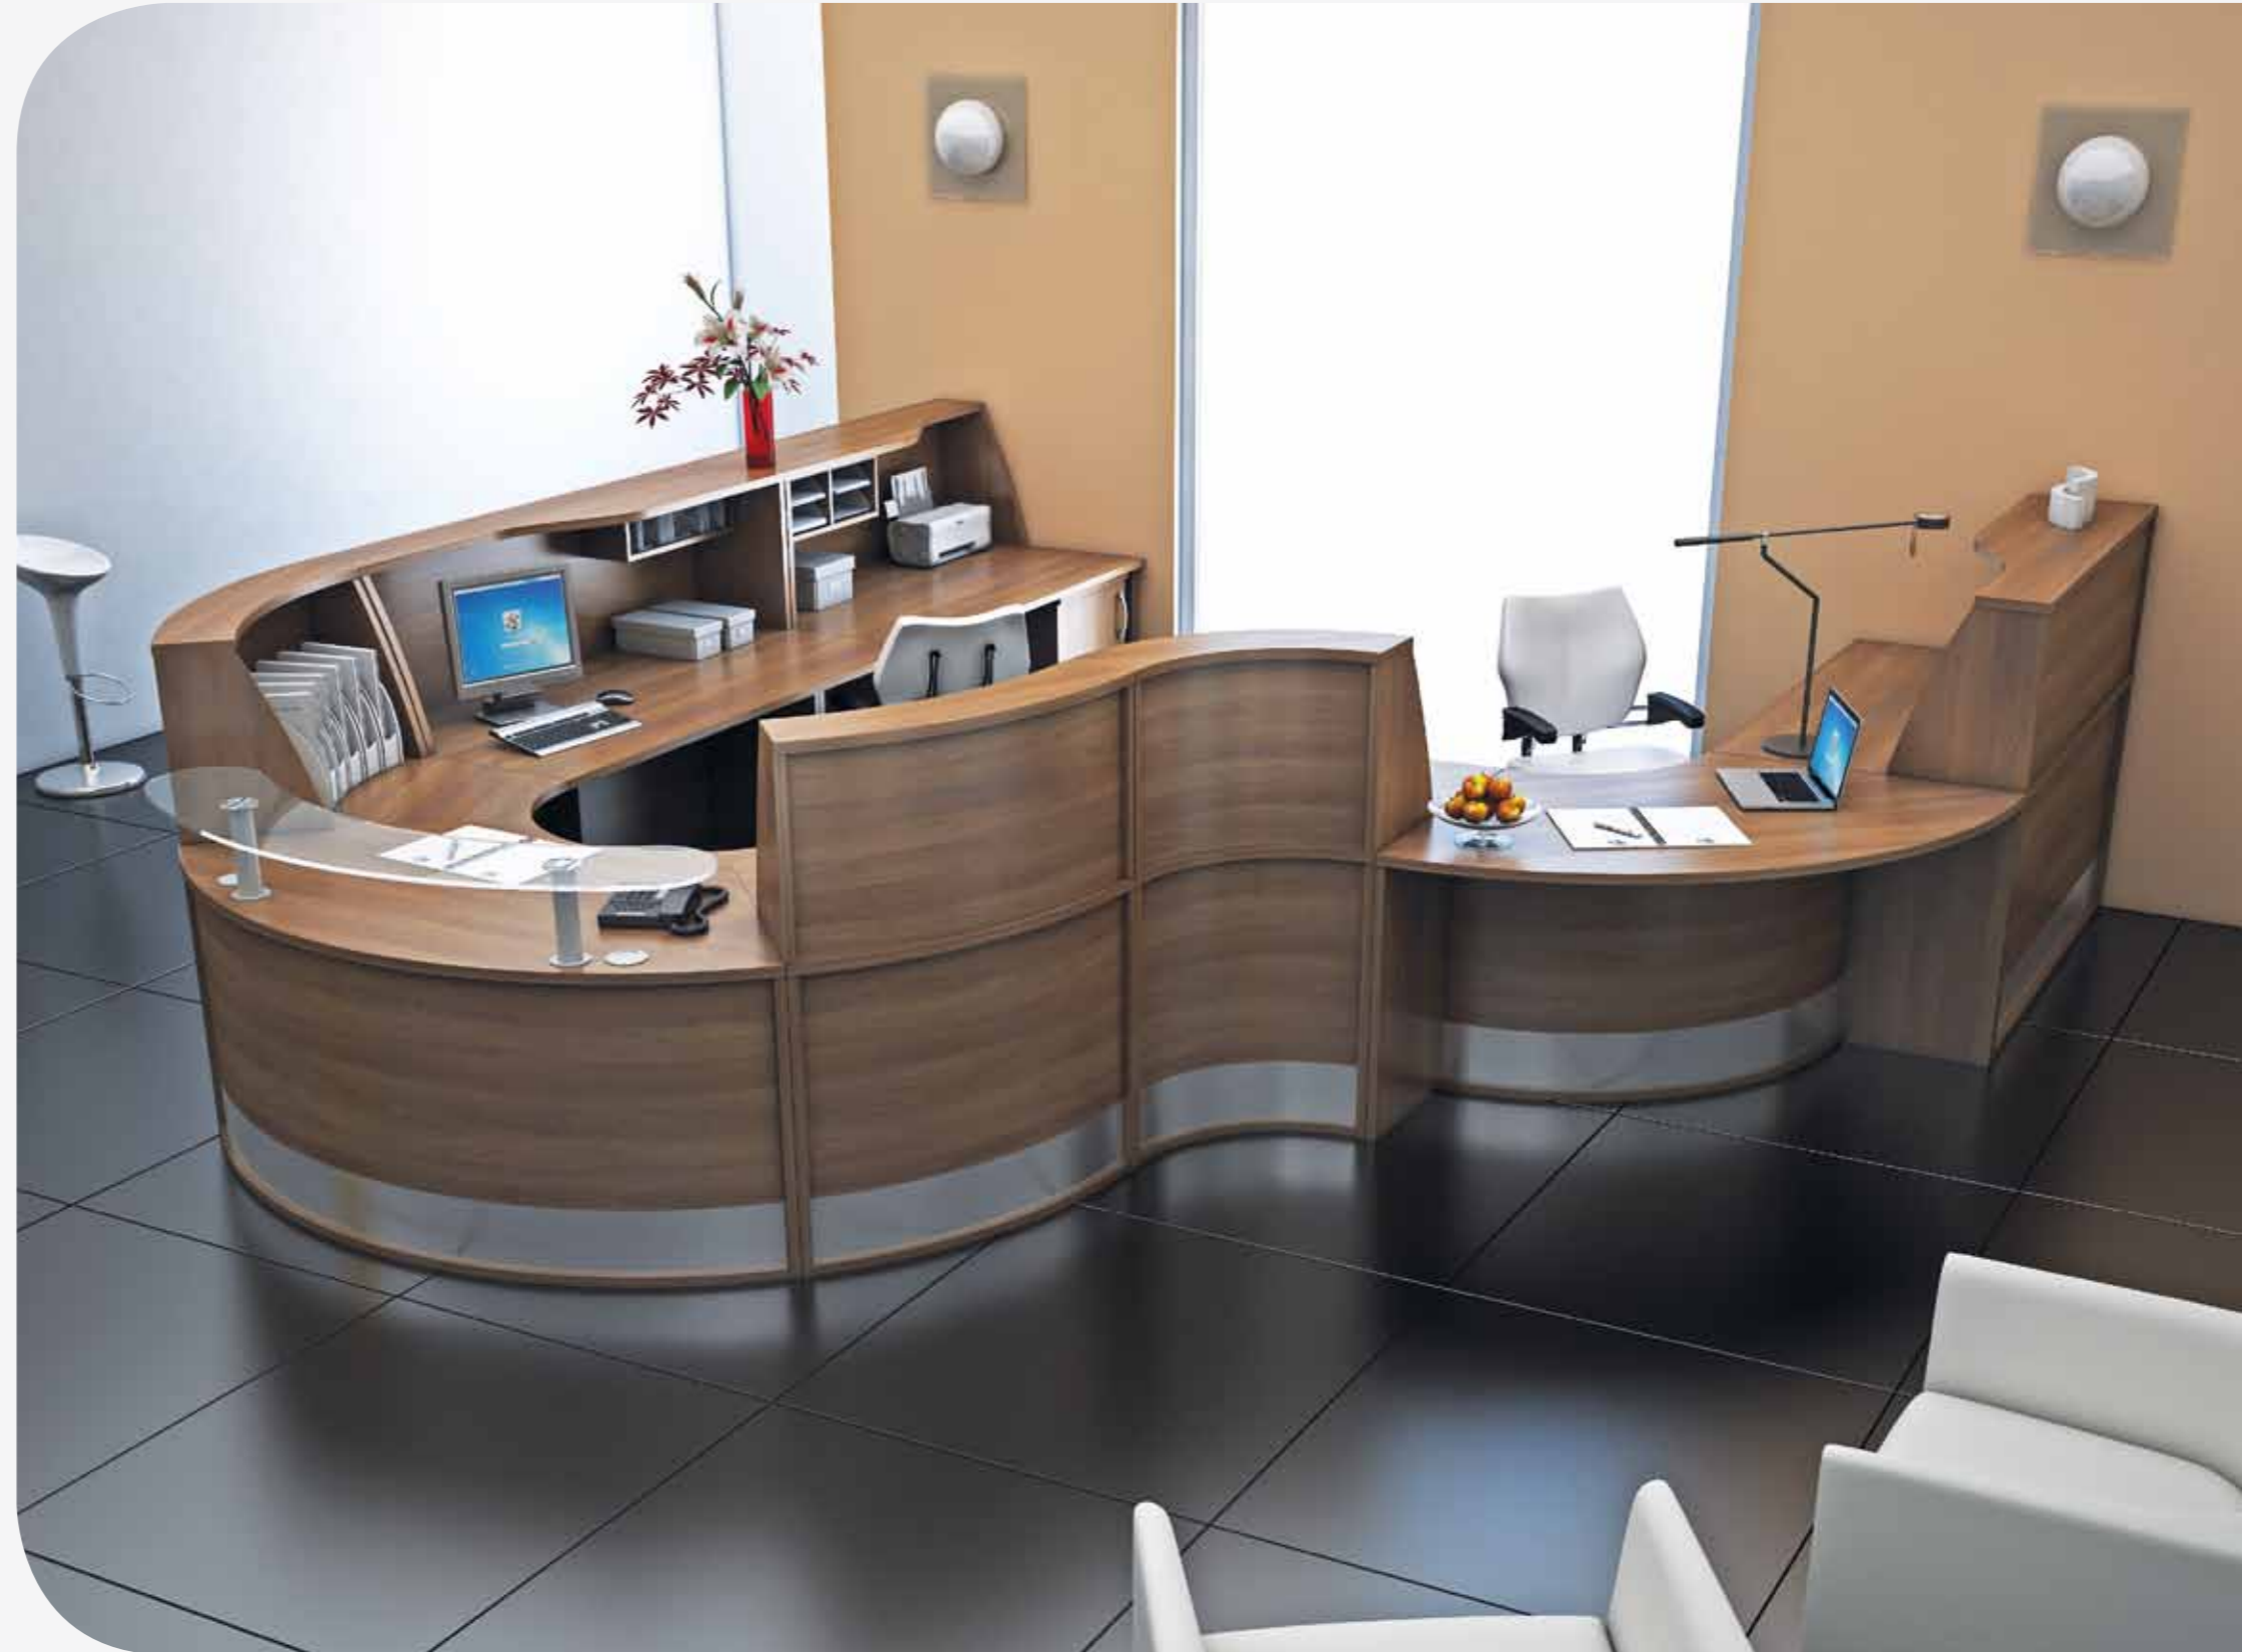

The main image is traditional in style with the walnut finish and silver kick plate, displaying a classical luxurious glass shelf, as well as a radius base unit that allows wheel chair access. A mobile storage unit is neatly tucked under the base unit. Waved top units enhance the overall aesthetics. The inset shot shows a simple segment base unit with the new desk height pedestals and top units making it a unique compact reception alternative.