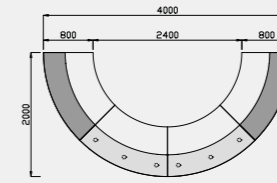

receptiv spaceplanning

These floor plans relate to the specific images shown in this brochure and provide you with overall dimensions to assist you in your space planning. However please be aware that there are endless other options available and therefore we offer an efficient CAD service to achieve the best results for you.

pg. 4 - 5