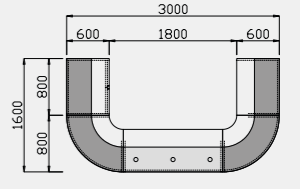

receptiv coffeetables

A range of reception tables to complement the Receptiv range is available in two styles - either MFC or Glass tops with tapered legs.

receptiv spaceplanning

These floor plans relate to the specific images shown in this brochure and provide you with overall dimensions to assist you in your space planning. However please be aware that there are endless other options available and therefore we offer an efficient CAD service to achieve the best results for you.

pg. 12 - 13

pg. 14 - 15

pg. 16 - 17

pg. 18 - 19

Circular Reception Table
incorporating a Glass Top and Tapered Legs

Circular Reception Table
incorporating an MFC Top and Tapered Legs