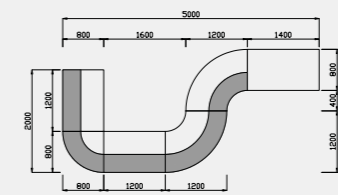

receptiv coffeetables

A range of reception tables to complement the Receptiv range is available in two styles - either MFC or Glass tops with tapered legs.

receptiv spaceplanning

These floor plans relate to the specific images shown in this brochure and provide you with overall dimensions to assist you in your space planning. However please be aware that there are endless other options available and therefore we offer an efficient CAD service to achieve the best results for you.

pg. 14 - 15

pg. 16 - 17

pg. 18 - 19

Circular Reception Table
incorporating a Glass Top and Tapered Legs

Circular Reception Table
incorporating an MFC Top and Tapered Legs