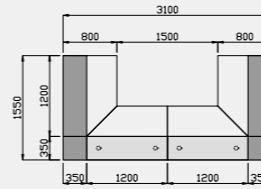

# receptiv spaceplanning

These floor plans relate to the specific images shown in this brochure and provide you with overall dimensions to assist you in your space planning. However please be aware that there are endless other options available and therefore we offer an efficient CAD service to achieve the best results for you.

pg. 4 - 5

pg. 6 - 7

Kidney Reception Table  
incorporating a Glass Top and Tapered Legs

Kidney Reception Table  
incorporating an MFC Top and Tapered Legs

Square Reception Table  
incorporating a Glass Top and Tapered Legs