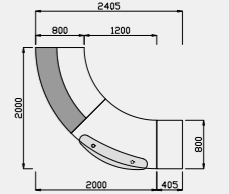

receptiv coffeetables

A range of reception tables to complement the Receptiv range is available in two styles - either MFC or Glass tops with tapered legs.

receptiv spaceplanning

These floor plans relate to the specific images shown in this brochure and provide you with overall dimensions to assist you in your space planning. However please be aware that there are endless other options available and therefore we offer an efficient CAD service to achieve the best results for you.

pg. 6 - 7

pg. 14 - 15

pg. 16 - 17

pg. 18 - 19

Circular Reception Table
incorporating a Glass Top and Tapered Legs

Circular Reception Table
incorporating an MFC Top and Tapered Legs