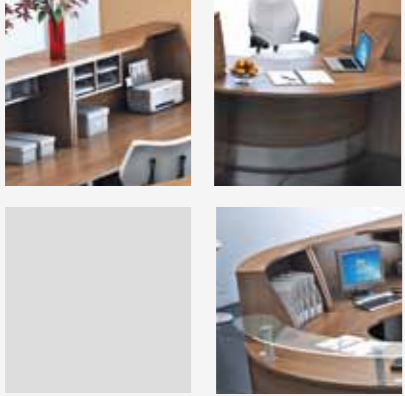

The main image is traditional in style with the walnut finish and silver kick plate, displaying a classical luxurious glass shelf, as well as a radius base unit that allows wheel chair access. A mobile storage unit is neatly tucked under the base unit. Waved top units enhance the overall aesthetics. The inset shot shows a simple segment base unit with the new desk height pedestals and top units making it a unique compact reception alternative.