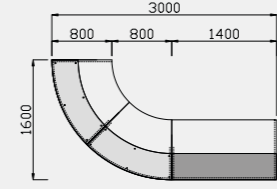

receptiv coffeetables

A range of reception tables to complement the Receptiv range is available in two styles - either MFC or Glass tops with tapered legs.

receptiv spaceplanning

These floor plans relate to the specific images shown in this brochure and provide you with overall dimensions to assist you in your space planning. However please be aware that there are endless other options available and therefore we offer an efficient CAD service to achieve the best results for you.

pg. 10 - 11

pg. 14 - 15

pg. 16 - 17

pg. 18 - 19

Circular Reception Table
incorporating a Glass Top and Tapered Legs

Circular Reception Table
incorporating an MFC Top and Tapered Legs