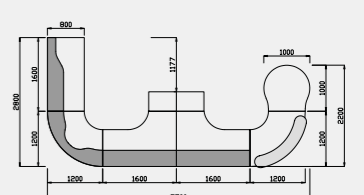

pg. 18 - 19

Circular Reception Table
incorporating a Glass Top and Tapered Legs

Circular Reception Table
incorporating an MFC Top and Tapered Legs